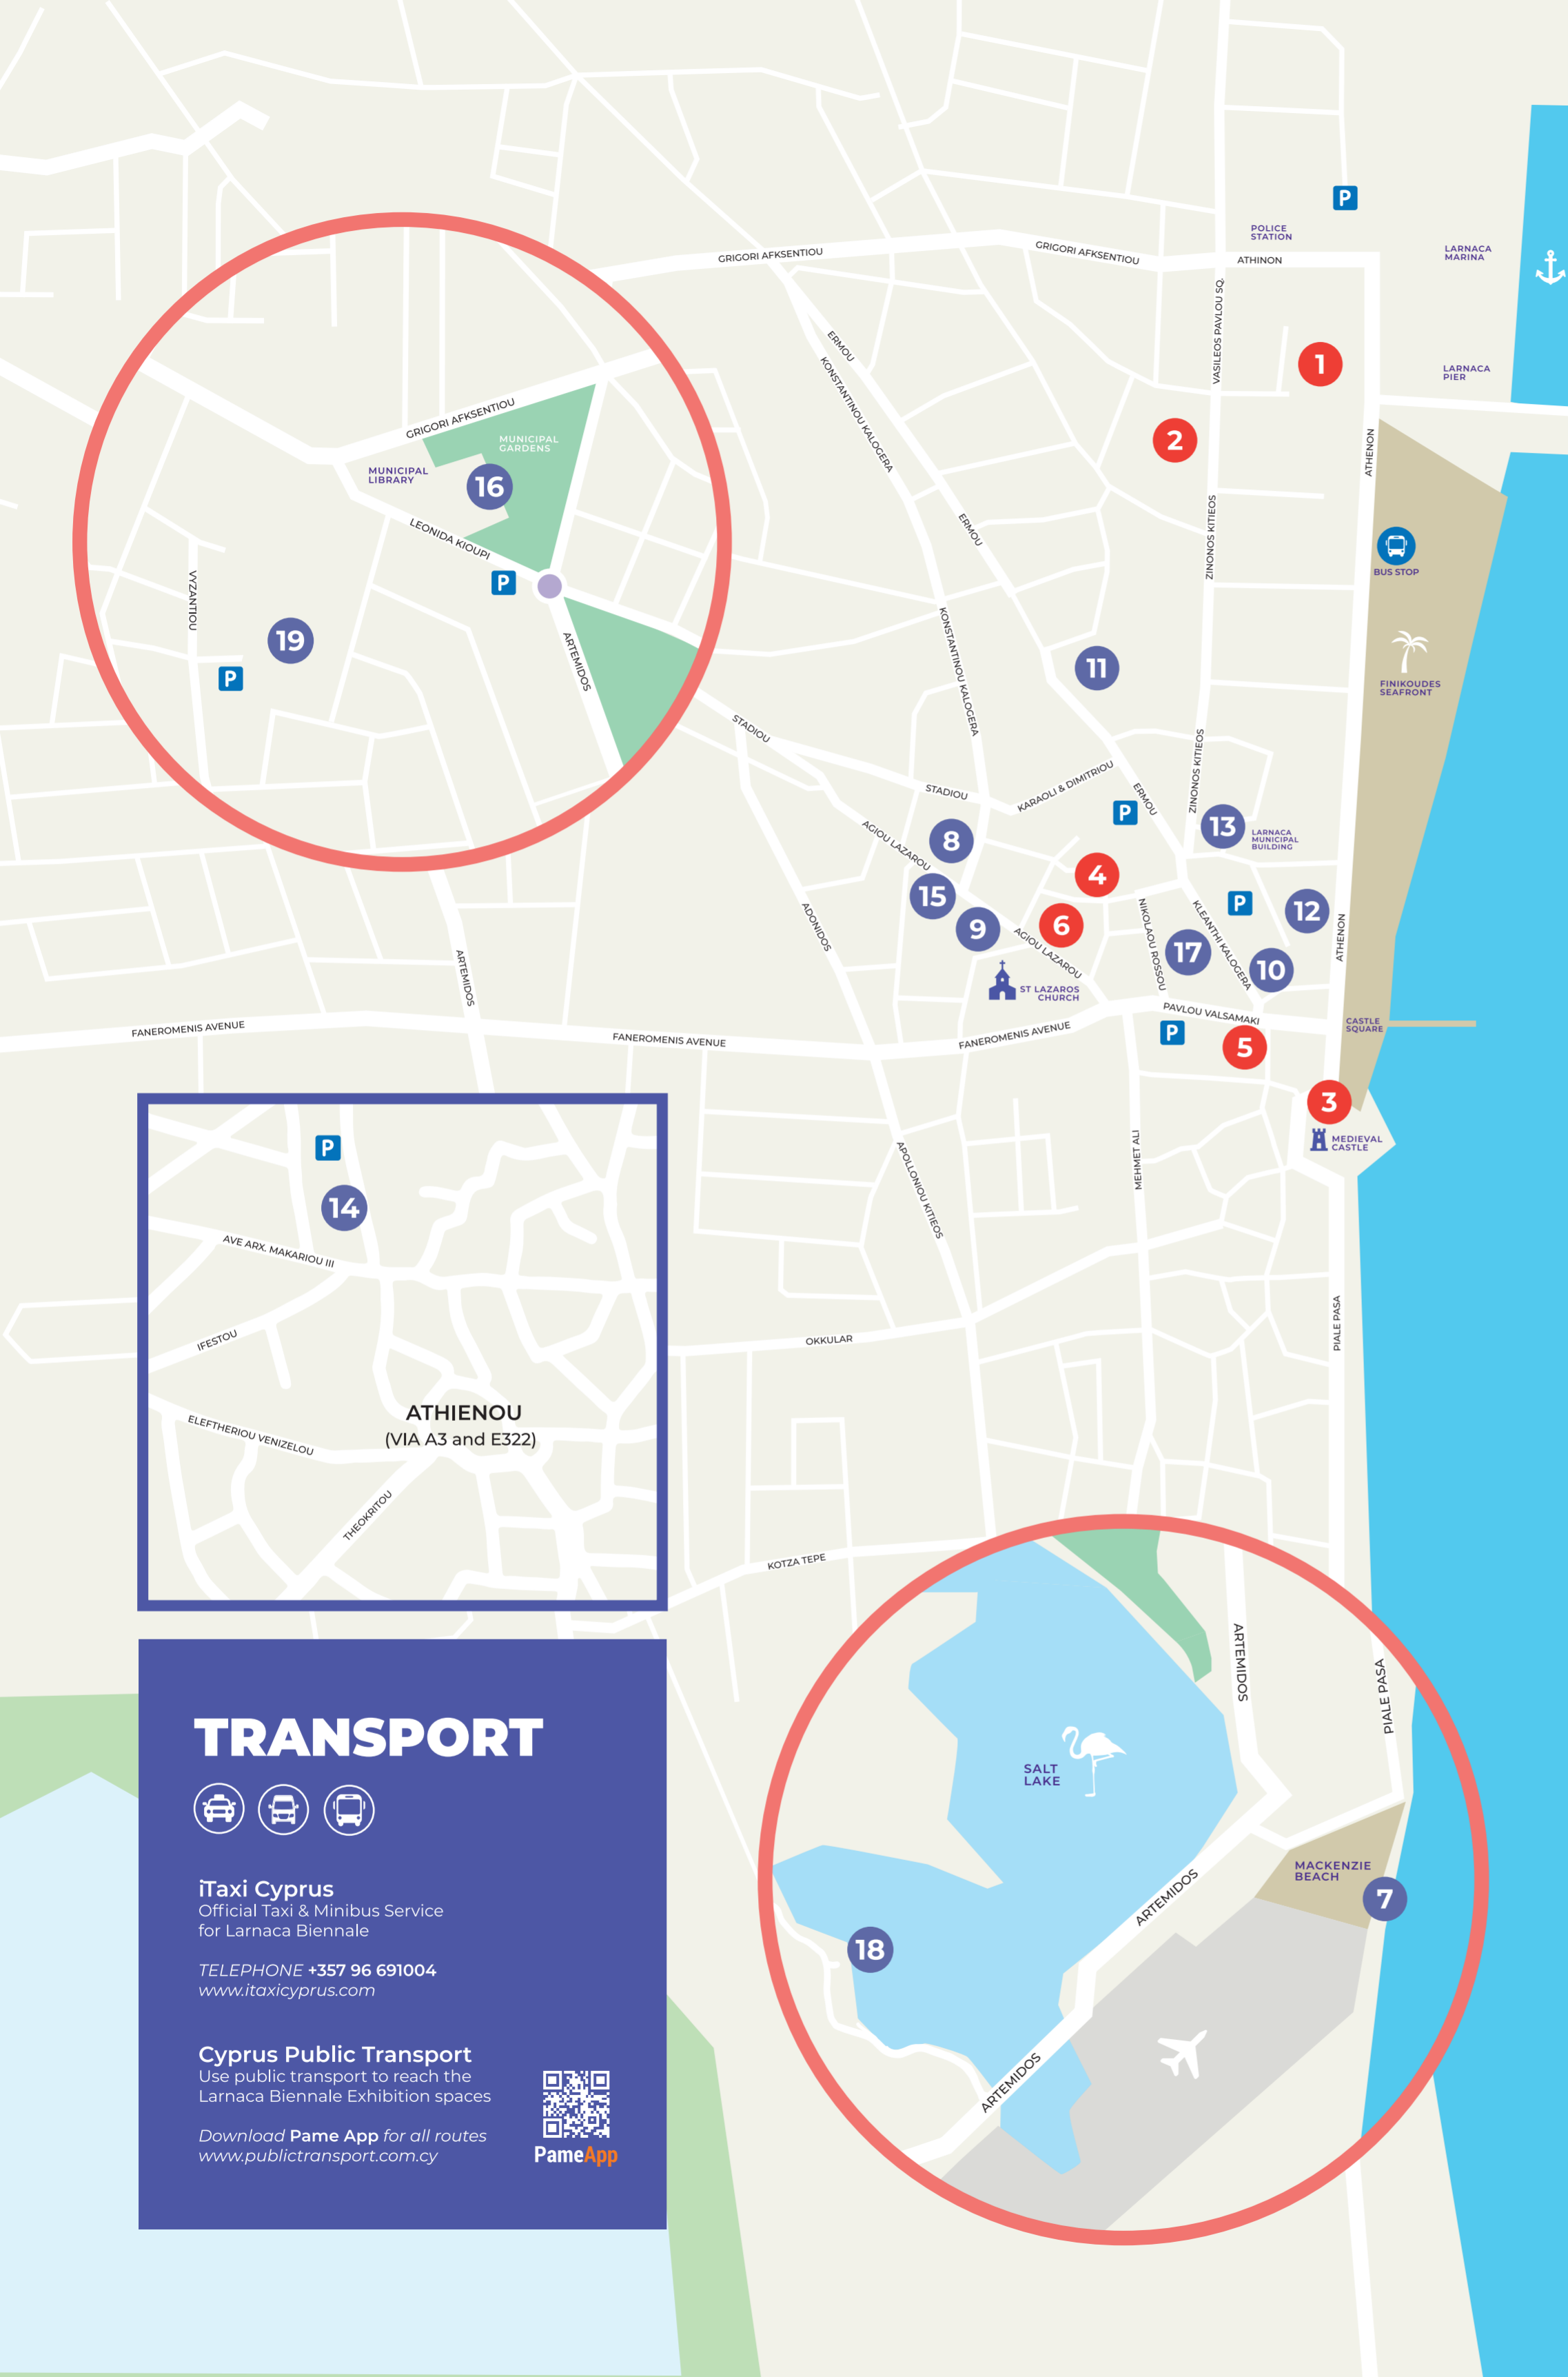

Note: Entrance €2.50

LARNACA MUNICIPAL MARKET

24 Nikolaou Rossou, 1st Floor
(staircase and elevator access)

MONDAY - SUNDAY 10:00 - 18:00

EVOHK ARTIST-RUN SPACE

9 Pavlou Valsamaki

MONDAY - FRIDAY 09:00 - 13:00 & 15:00 - 18:00
SATURDAY 10:00 - 13:00 & 15:30 - 18:30
SUNDAY 15:30 - 18:30

TELEPHONE +357 97 779275

THE LIVING ROOM

34 Ayiou Lazarou

MONDAY - SUNDAY 10:00 - 18:00

TELEPHONE +357 99 725590

Main Info Center

OFFICIAL FOOD & BEVERAGE CITY SPOTS

AMMOS BEACH BAR

All Day Venue / Mackenzie Beach

MONDAY - SUNDAY 11:00 - 00:00

TELEPHONE +357 24 828844

CUCKOO ROOFTOP

Cocktail Bar / Roof Garden (Top Floor)
Larnaca Municipal Market

SUNDAY - THURSDAY 18:30 - 01:00
FRIDAY - SATURDAY 18:30 - 01:30

TELEPHONE +357 96 329999

KLEIDI CAFE BAR

Bar / 72 Constantinou Kalogera

TUESDAY - SUNDAY 18:00 - 01:00

TELEPHONE +357 96 819921

LAZARIS BAKERY BAR

Coffee Shop Bakery Bar / 37 - 39 Ayiou Lazarou

TUESDAY - SUNDAY 07:30 - 23:30

TELEPHONE +357 24 655700

OLD MARKET ST.

Cocktail Bar / 51 Kleanthi Kalogera

MONDAY - SUNDAY 18:30 - 02:00
(November MONDAYS closed)

TELEPHONE +357 94 011011

PAUL'S COFFEE ROASTERS

Specialty Coffee Shop / 35A Armenian Church

MONDAY - SATURDAY 08:00 - 19:30

TELEPHONE +357 24 333206

SAVINO ROCK BAR

Bar / 9 Watkins

MONDAY - SUNDAY 14:00 - 02:00

TELEPHONE +357 24 620861

STOU ROUSHIA

Traditional Tavern / Nikolaou Laniti

MONDAY - SUNDAY 12:00 - 23:00

TELEPHONE +357 24 400676

TRANSPORT

iTaxi Cyprus

Official Taxi & Minibus Service
for Larnaca Biennale

TELEPHONE +357 96 691004
www.itaxicyprus.com

Cyprus Public Transport

Use public transport to reach the
Larnaca Biennale Exhibition spaces

Download Pame App for all routes
www.publictransport.com.cy

PameApp